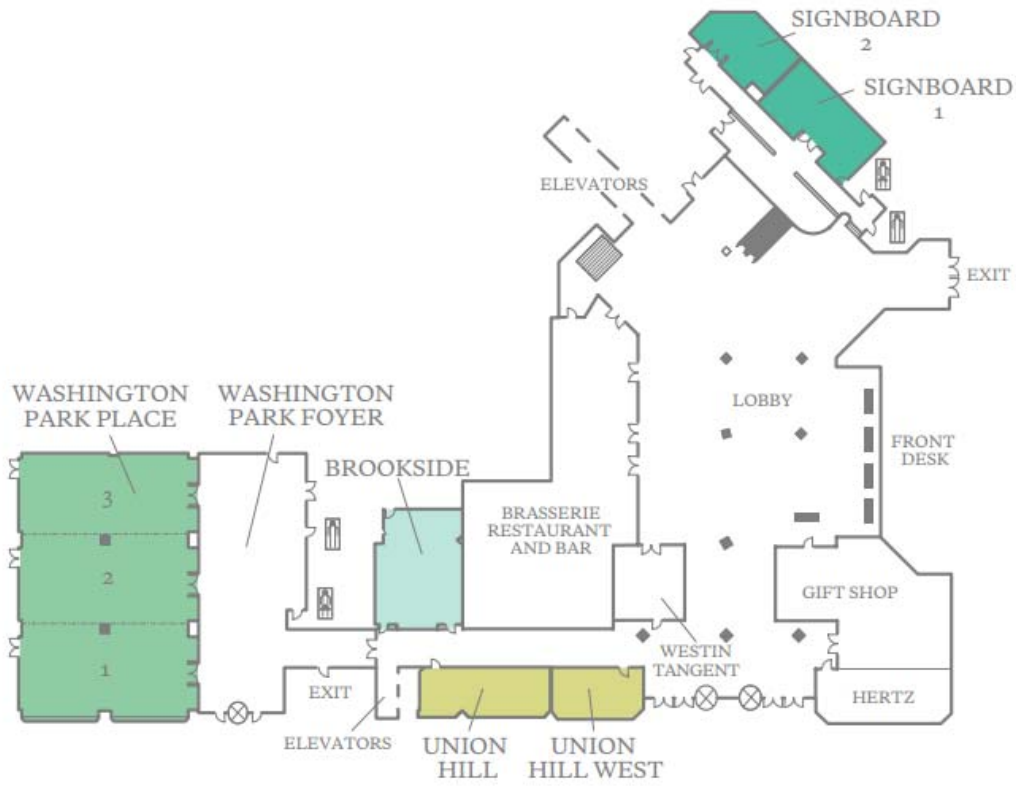

MEETING SPACE
LOBBY LEVEL

1 East Pershing Road
Kansas City, Missouri 64108
T 816.474.4400 F 816.391.4438
E westincrowncenterkansascity@starwoodhotels.com
westincrowncenterkansascity.com

THE WESTIN
KANSAS CITY
AT CROWN CENTER