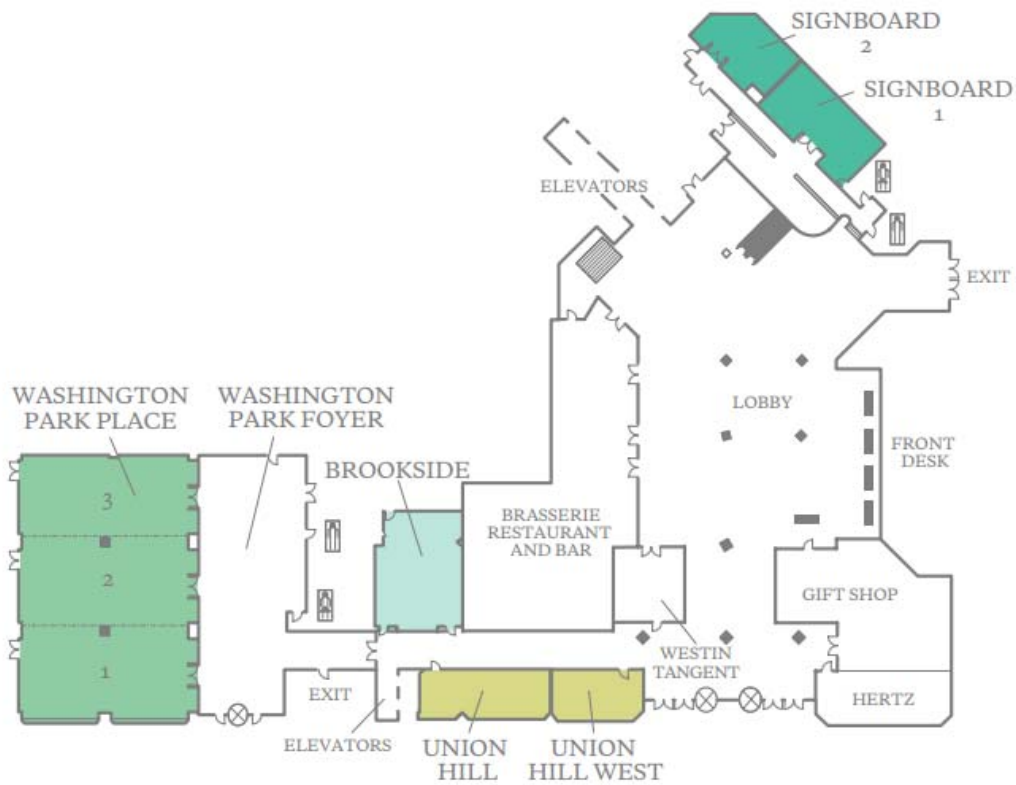

MEETING SPACE LOBBY LEVEL

1 East Pershing Road
Kansas City, Missouri 64108
T 816.474.4400 F 816.391.4438
E westincrowncenterkansascity@starwoodhotels.com
westincrowncenterkansascity.com

THE WESTIN
KANSAS CITY
AT CROWN CENTER